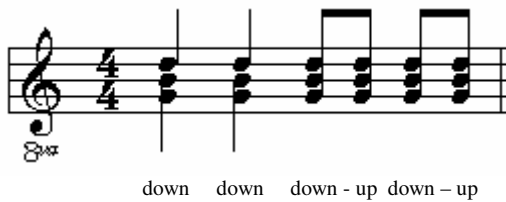

Knockin On Heaven's Door

By Bob Dylan

BASIC STRUM: Strum the following pattern one time for each chord. The / means strum previous chord.

Verse:

G **D** **Am** /
Mama, take this badge off of me
G **D** **C** /
I can't use it anymore
G **D** **Am** /
It's getting dark, too dark to see
G **D** **C** /
I feel I'm knockin on heaven's door